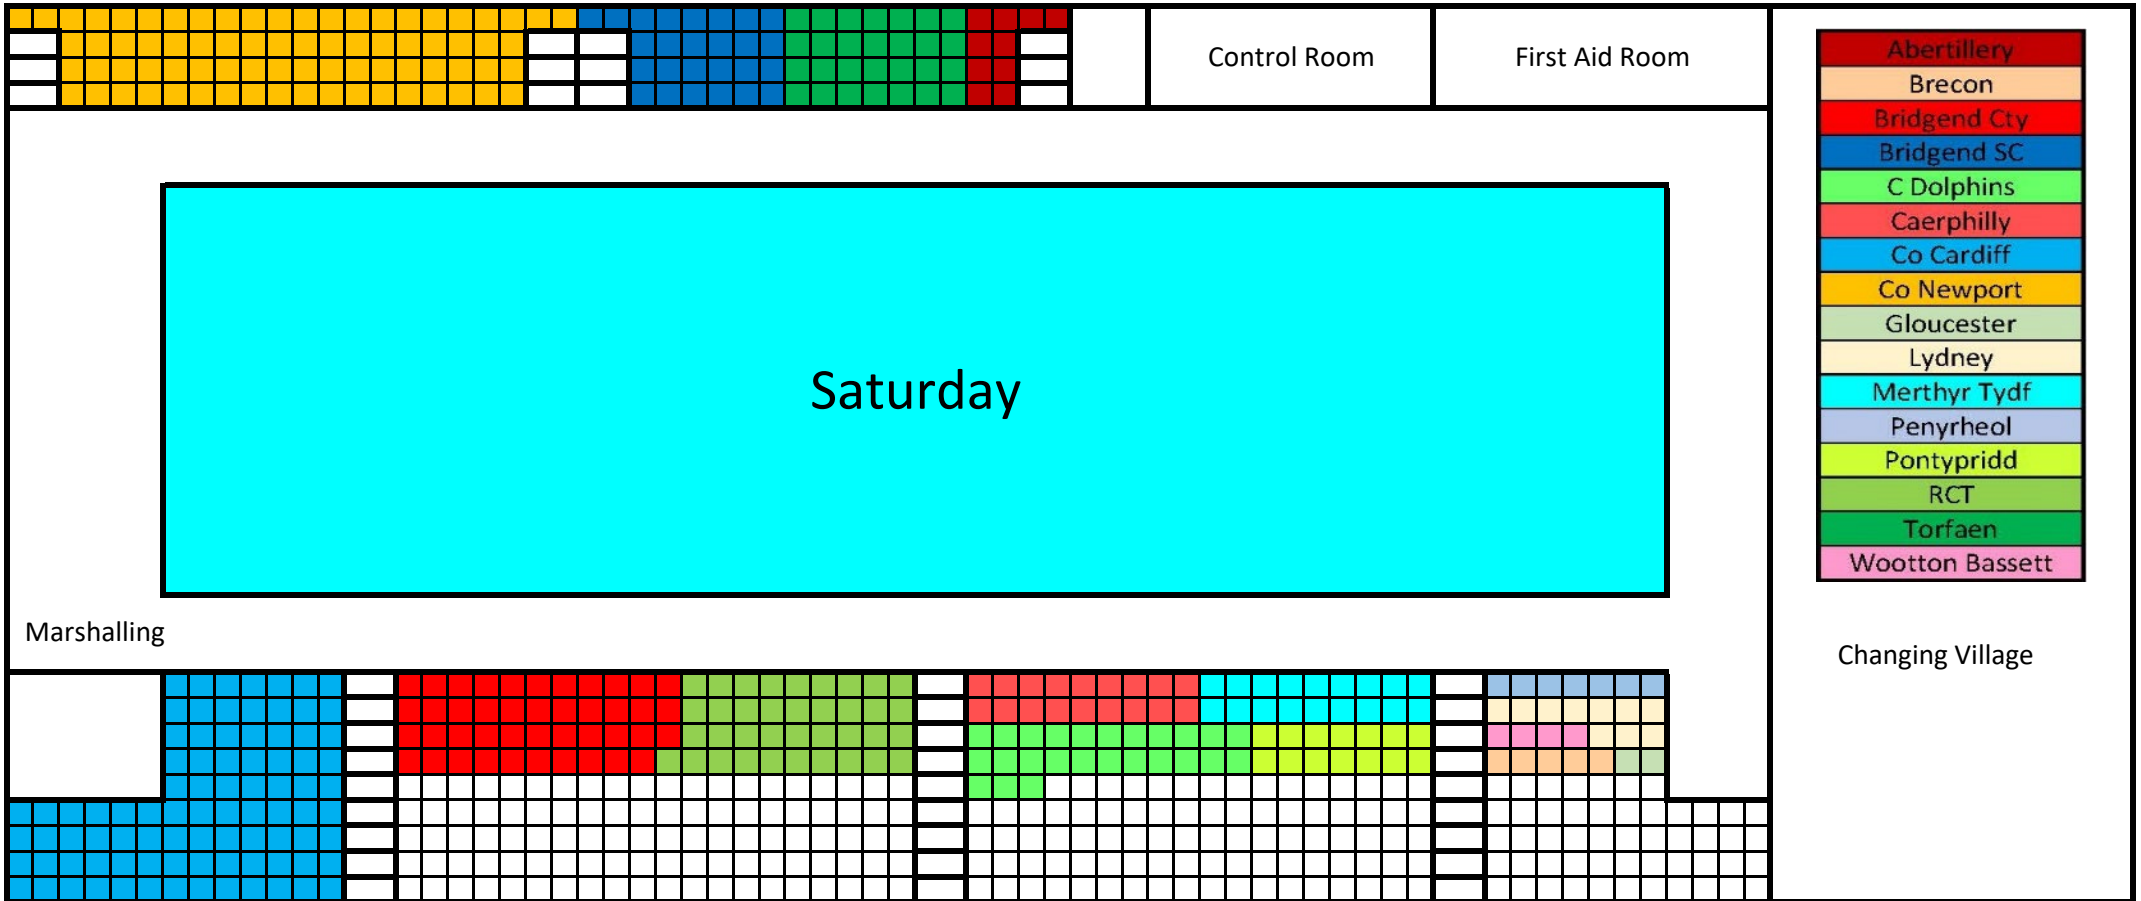

Swimmer's Reserved Seating.

Control Room

First Aid Room

Sunday

Changing Village

Marshalling