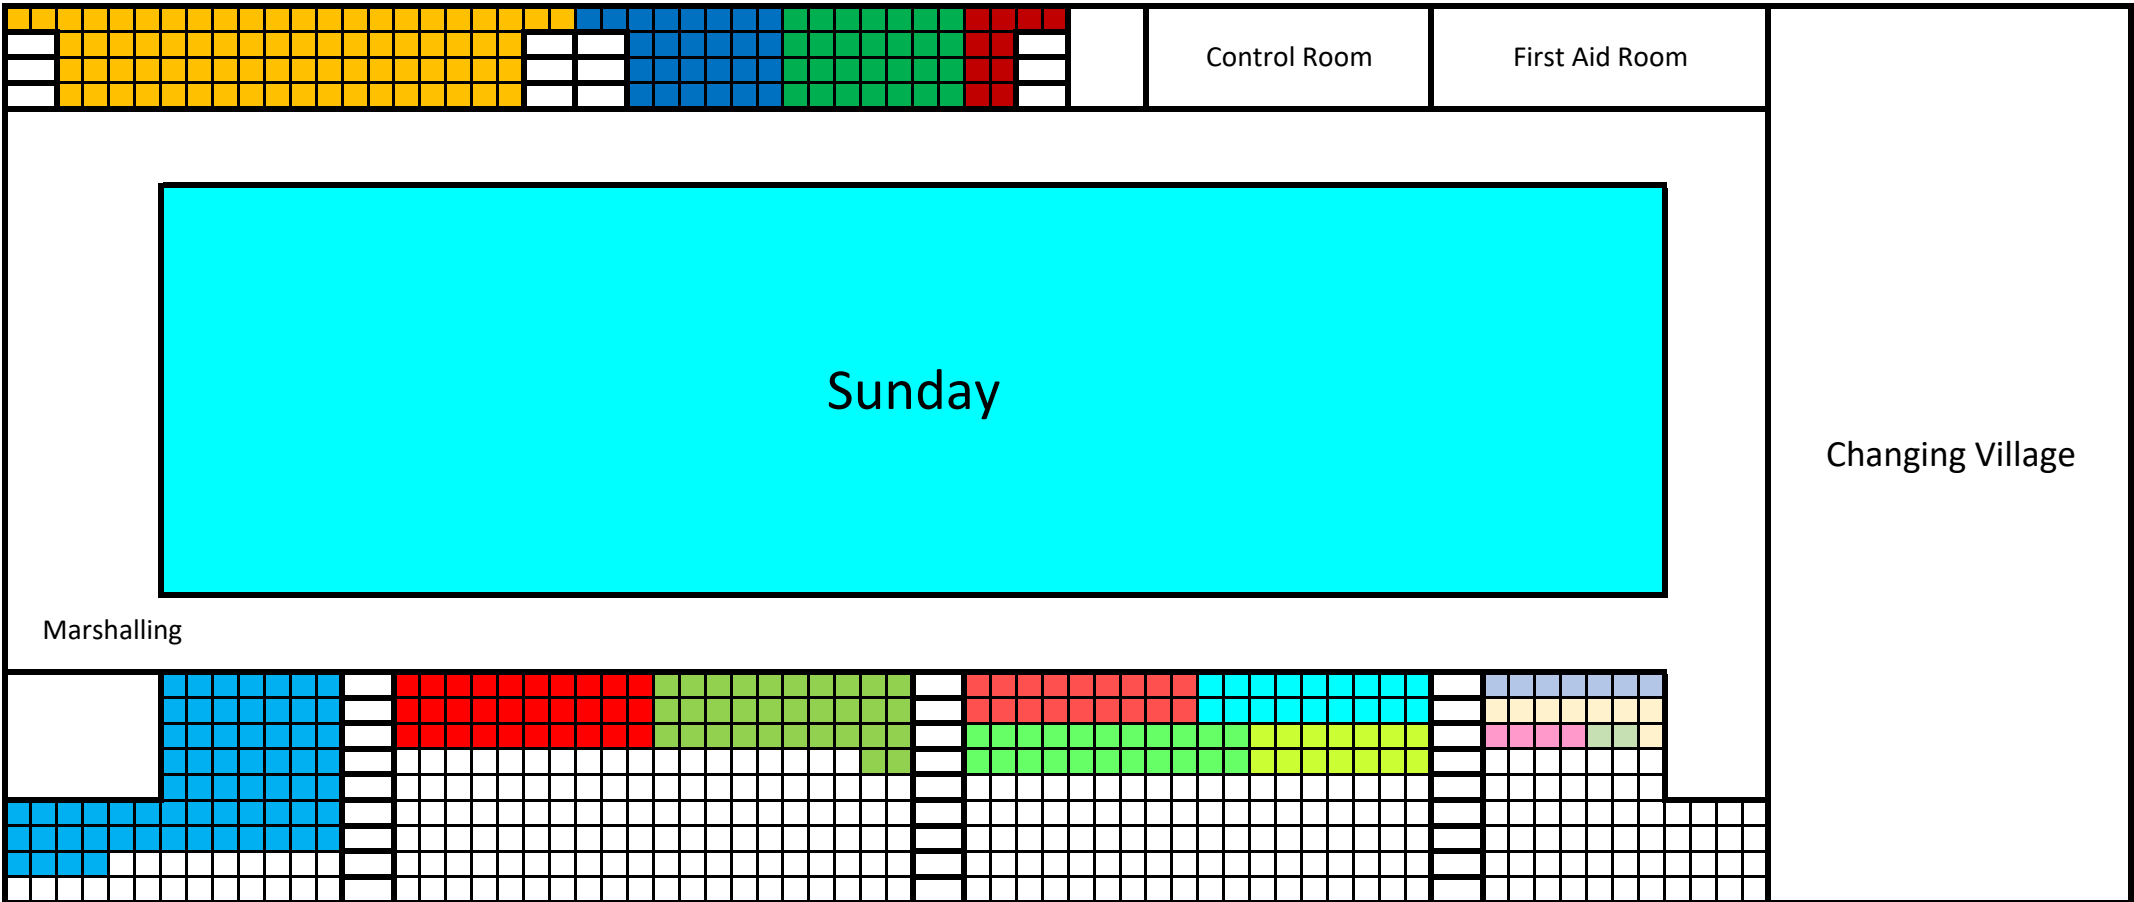

Swimmer's Reserved Seating.

Control Room

First Aid Room

Sunday

Changing Village

Marshalling